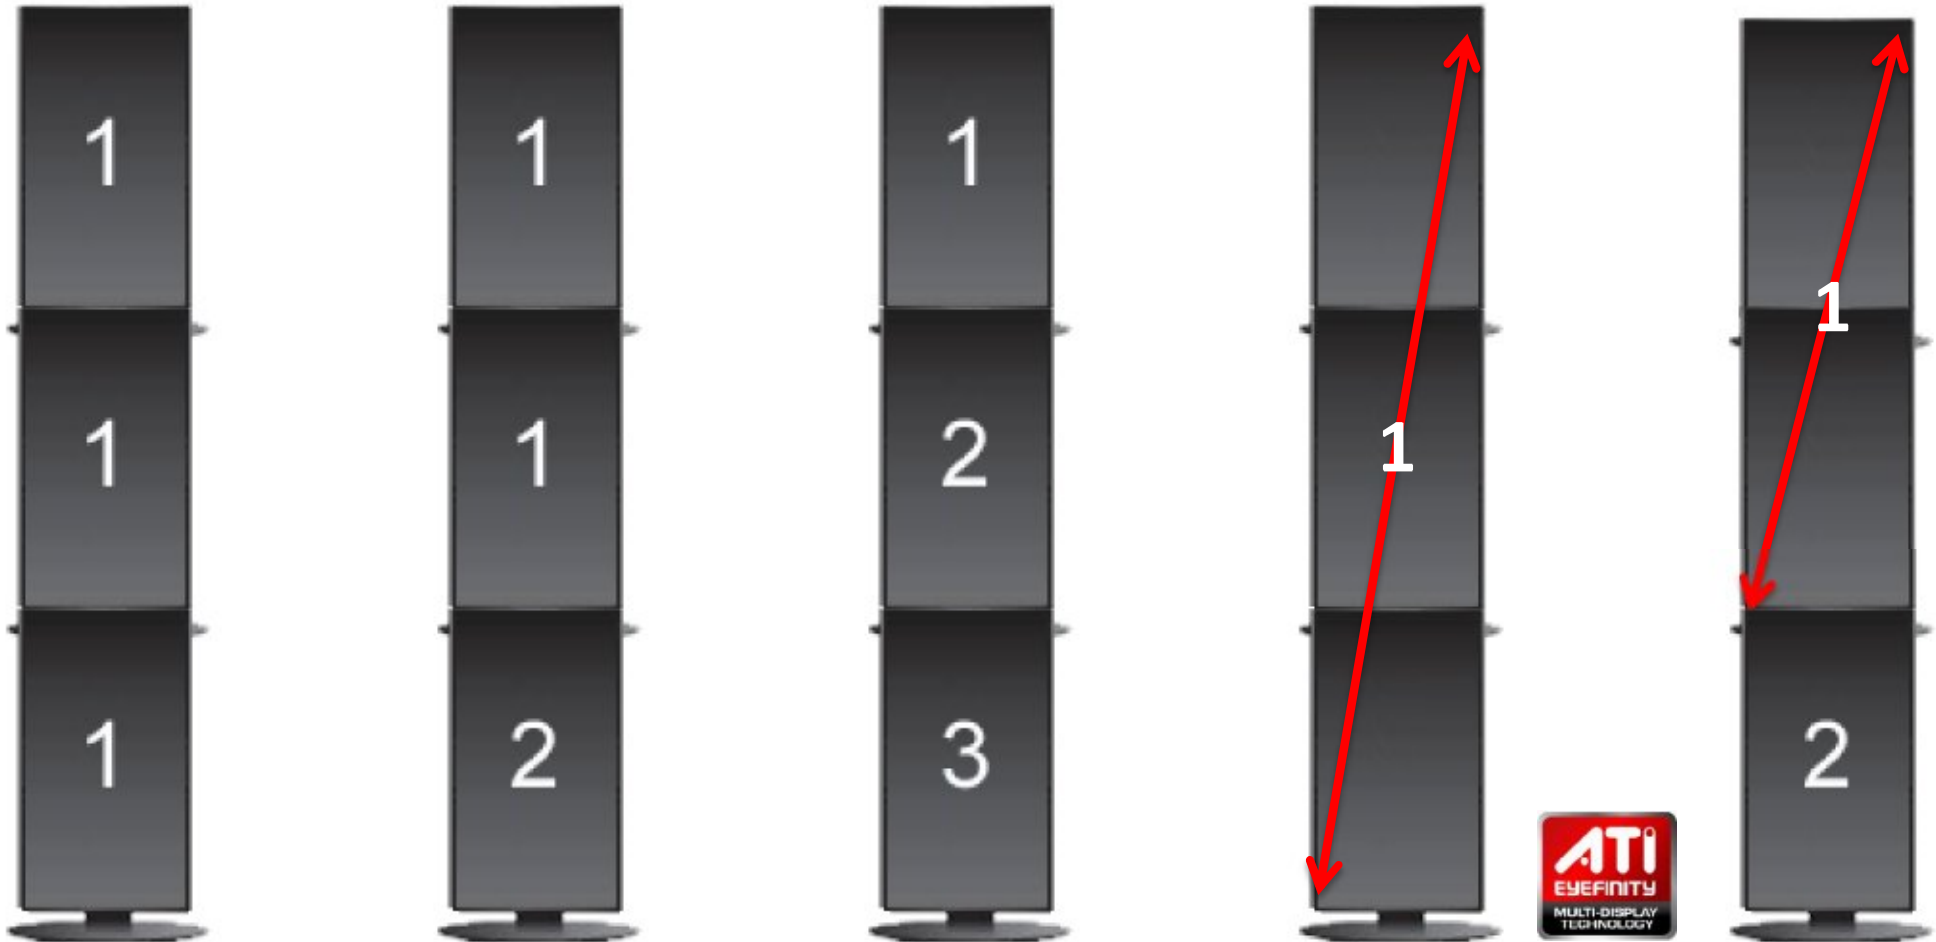

Pcidv

3 Multi-Display

1x3

HDMI™
HIGH DEFINITION MULTIMEDIA INTERFACE

DVI

Single display max resolution 1080x1920
Multi displays max resolutions 1080x3240