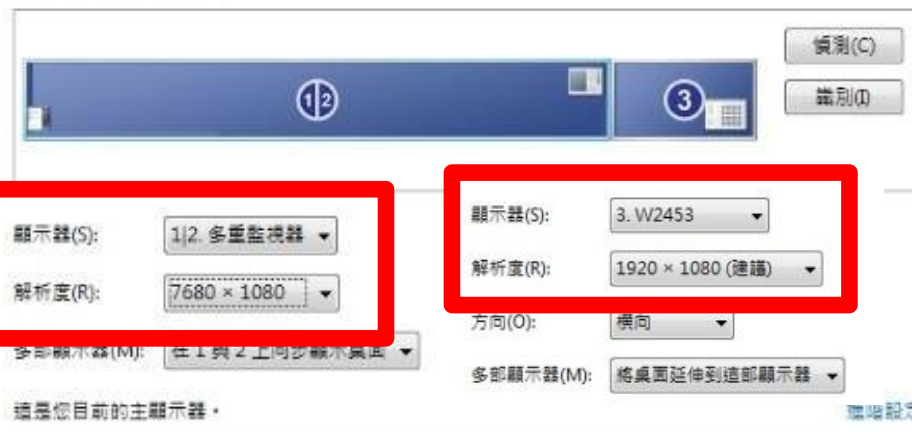

視窗擴大2x2

變更顯示器的外觀

改變文字和其他項目的大小

我應該選擇哪些顯示設定?