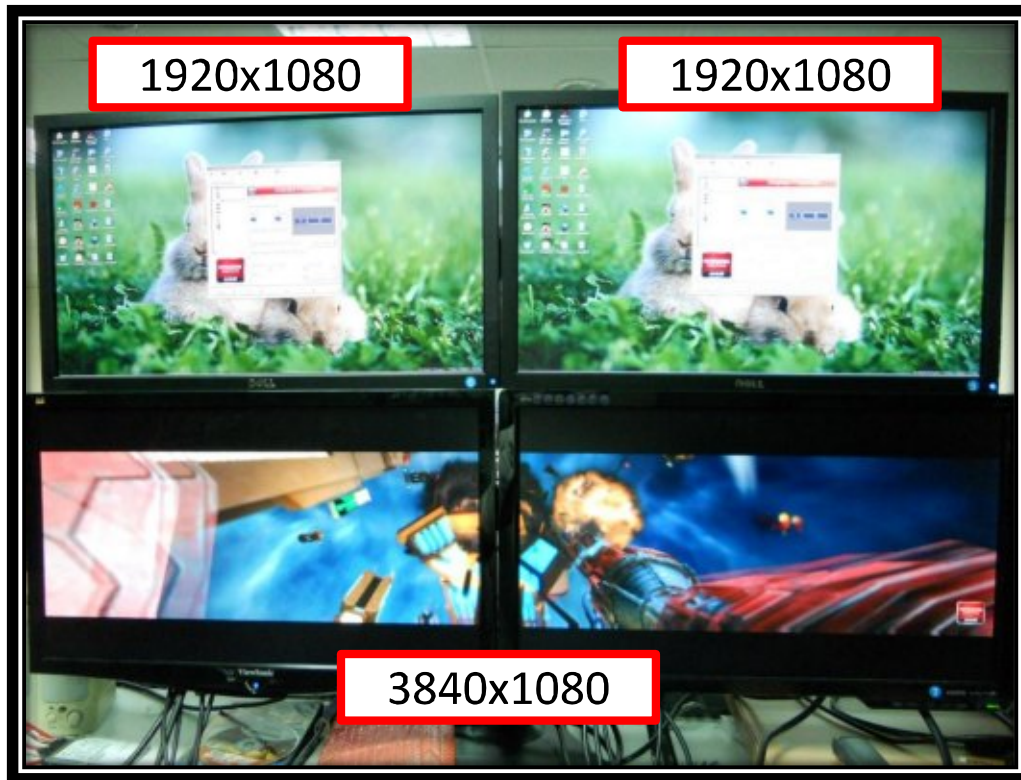

複製模式：雙顯示器最高解析度3840x1080