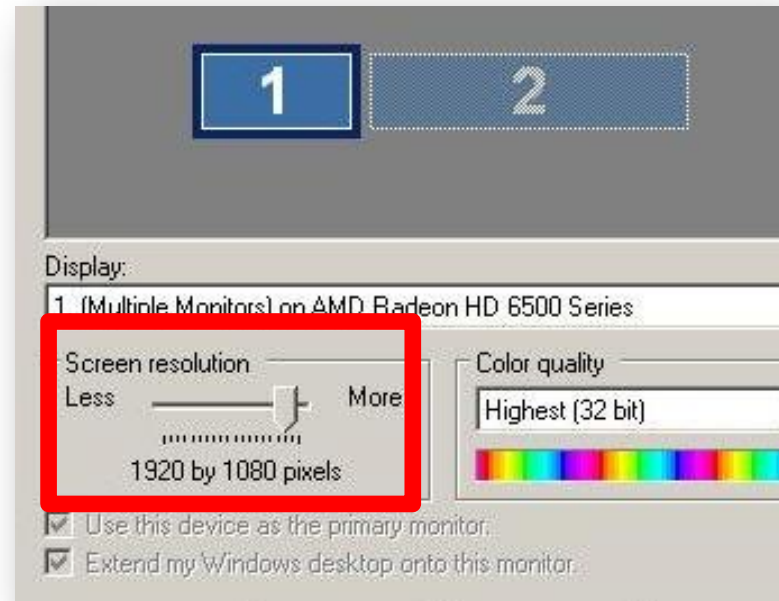

視窗延伸4X1

視窗延伸4X1

複製模式：雙顯示器最高解析度3840x1080

4x1

HDMI[™]
HIGH DEFINITION MULTIMEDIA INTERFACE

Single display max resolution 1920x1080
Multi displays max resolutions 7680x1080

Pcidv

4 Multi-Display